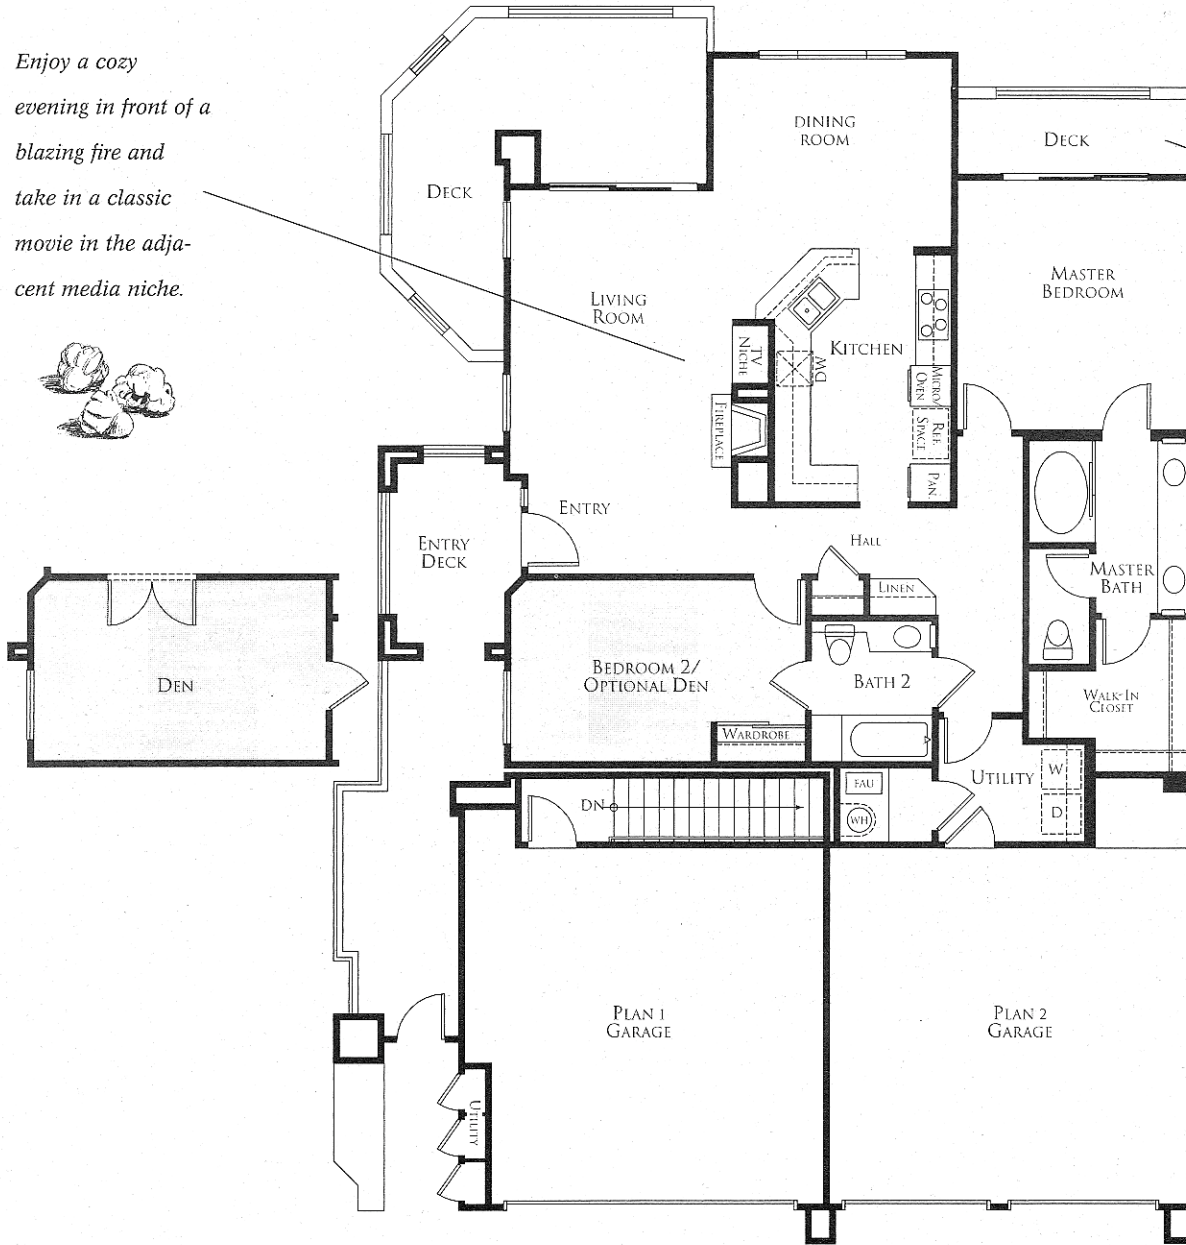

The Tuscany

[PLAN TWO] SINGLE STORY, TWO BEDROOMS, TWO BATHS, 1,413 SQUARE FEET [REVERSE]

Enjoy a cozy evening in front of a blazing fire and take in a classic movie in the adjacent media niche.

Your spacious master suite expands into the outdoors with this inviting private deck.

PERFECT FOR ALL SEASONS; DIRECT ACCESS FROM YOUR ATTACHED GARAGE TO YOUR HOME.

[PRELIMINARY]