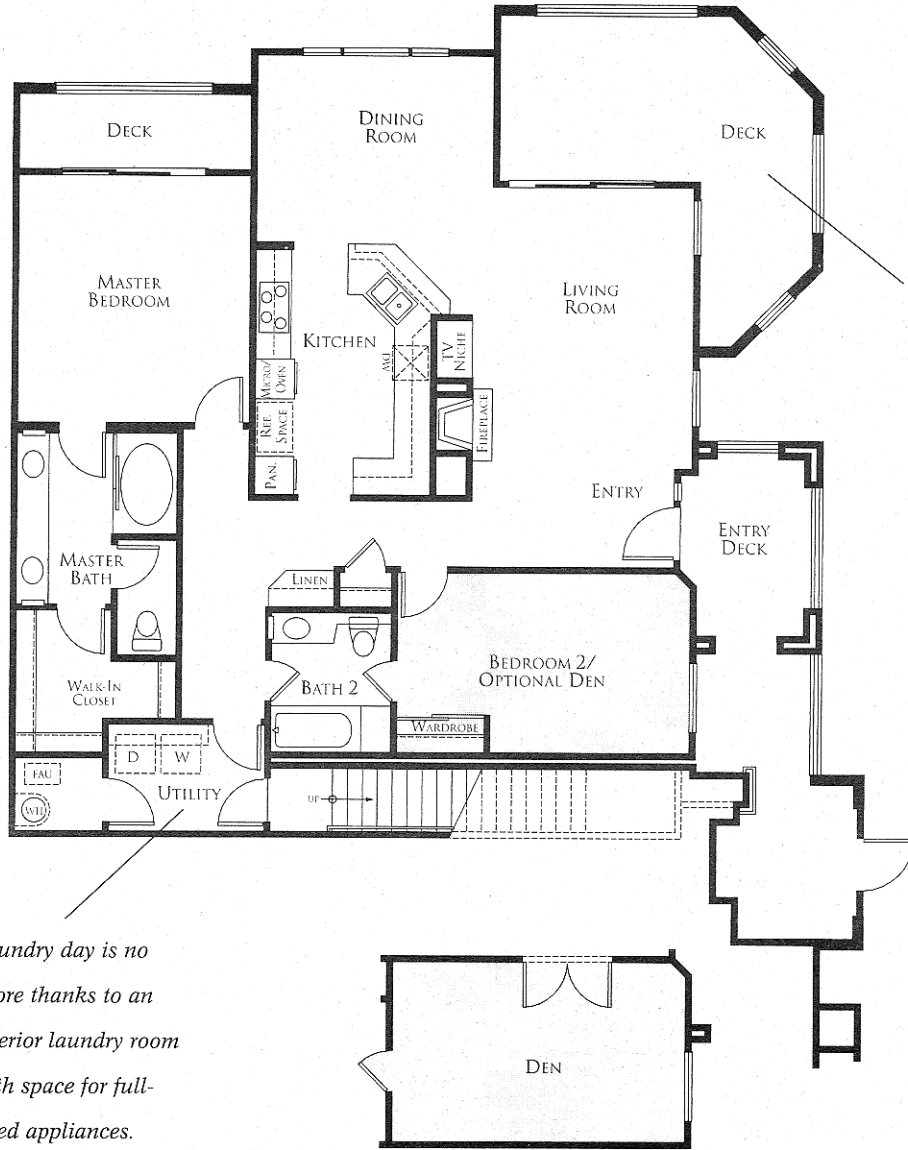

The Montecito

[PLAN ONE] SINGLE STORY, TWO BEDROOMS, TWO BATHS, 1,437 SQUARE FEET [REVERSE]

OUR VIEWPOINT
HOMES LIVE LIKE
SPACIOUS
DETACHED
HOMES, BUT
HAVE THE ADDED
CONVENIENCE OF
ATTACHED LIVING.

Spacious decks
are perfect for
indoor/outdoor
living.

Laundry day is no
chore thanks to an
interior laundry room
with space for full-
sized appliances.

[PRELIMINARY]