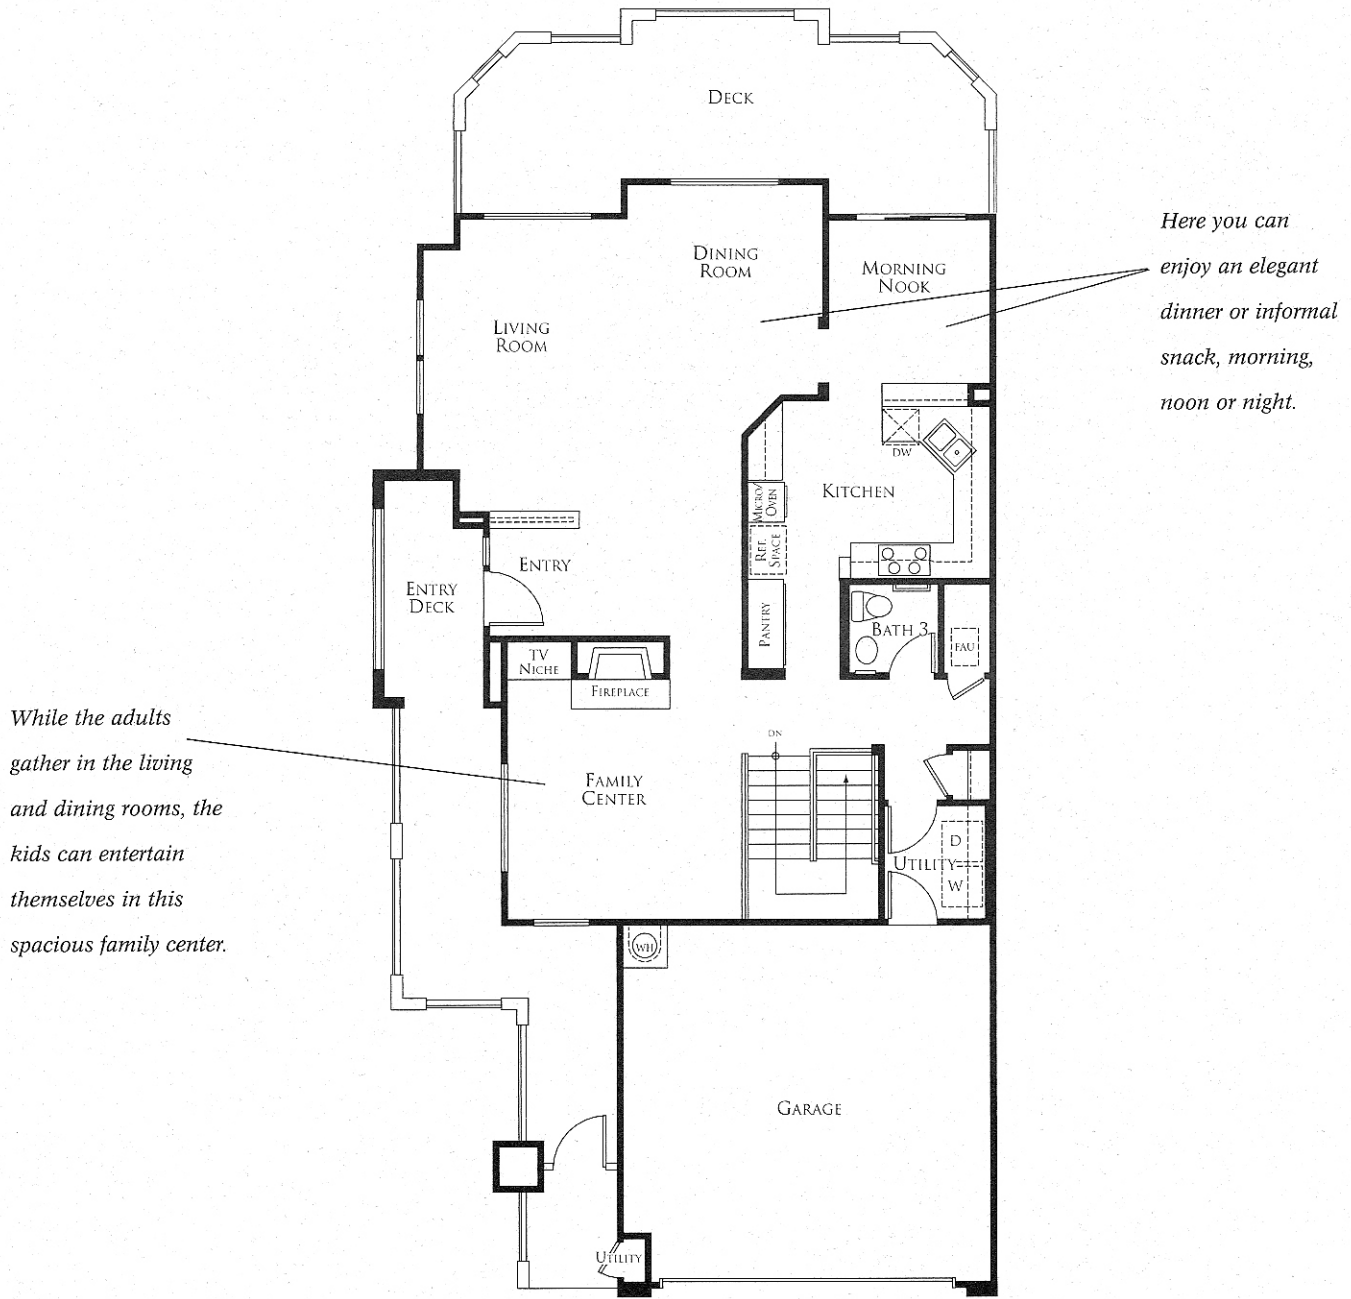

The Cambria

[PLAN FOUR] TWO STORY, THREE BEDROOMS, 2 BATHS PLUS POWDER, 2,273 SQUARE FEET [REVERSE]

While the adults gather in the living and dining rooms, the kids can entertain themselves in this spacious family center.

Here you can enjoy an elegant dinner or informal snack, morning, noon or night.

[PRELIMINARY]

The Cambria

[PLAN FOUR] LOWER FLOOR [REVERSE]

BUILT FOR FAMILIES, OUR HOMES FEATURE FORMAL AND CASUAL SPACES PERFECT FOR TODAY'S LIVING.

Make an entrance into this master suite that has pizzazz and takes care of the practical too, like storage!

[PRELIMINARY]